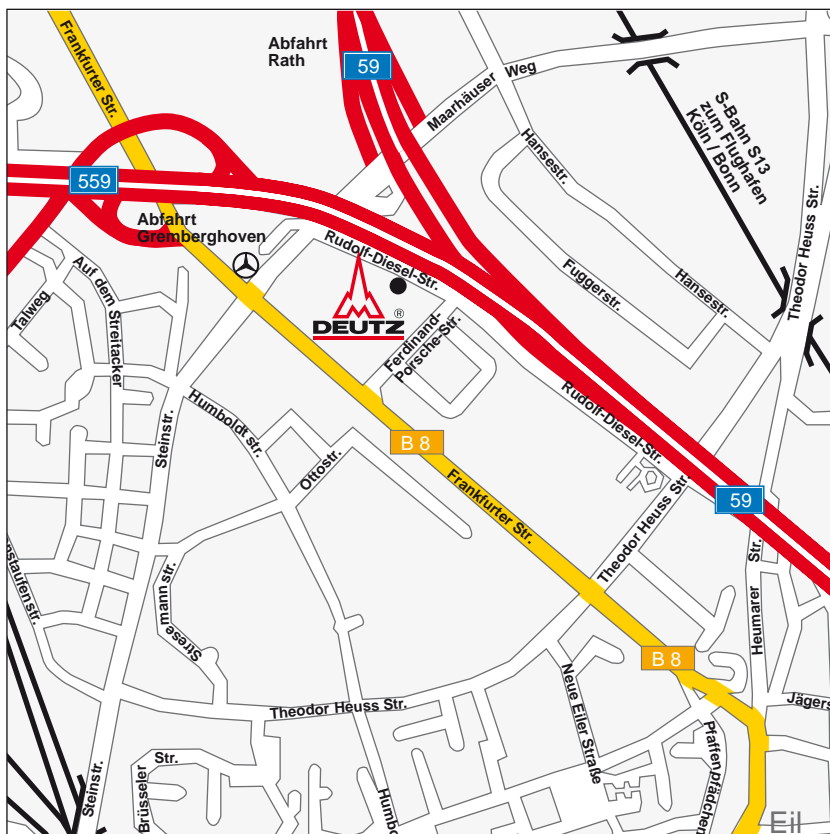

Getting to DEUTZ AG

Sequence Center, Cologne, Rudolf-Diesel-Straße

From the North:

A3 from Leverkusen / Düsseldorf direction
At the Köln-Heumar motorway junction, take the A59 towards Bonn. At the next exit, Rath, turn right onto Maarhäuser Weg. Turn left onto Rudolf-Diesel-Straße immediately. After 300 m you will find the DEUTZ Sequence Center right hand side.

From the East:

A4 from the Olpe direction
At the Köln-Ost motorway junction, take the A3 towards Frankfurt. At the next junction, Köln-Heumar, take the A59 towards Bonn. At the next exit, Rath, turn right onto Maarhäuser Weg. Turn left onto Rudolf-Diesel-Straße immediately. After 300 m you will find the DEUTZ Sequence Center right hand side.

From the West:

A4 from the Aachen direction
At the Köln-Gremberg motorway junction, take the A559 towards Bonn. At the Porz-Gremberghoven exit, take Frankfurter Straße towards Porz. At the first junction, turn left onto Maarhäuser Weg. Turn right onto Rudolf-Diesel-Straße immediately. After 300 m you will find the DEUTZ Sequence Center right hand side.

A559 / A59 from the direction of Bonn or Köln
At the Porz-Gremberghoven exit, take Frankfurter Straße towards Porz. At the first junction, turn left onto Maarhäuser Weg. Turn right onto Rudolf-Diesel-Straße immediately. After 300 m you will find the DEUTZ Sequence Center right hand side.